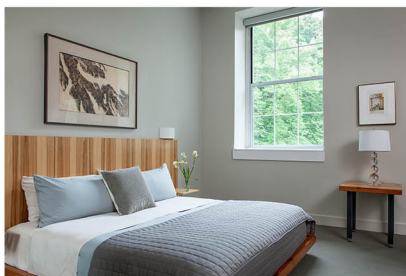

Meeting Room	Sq. Ft.	Cocktail Reception	Banquet	Theater	Classroom	Conference	Hollow Square	U-shape	Crecent
Executive Suite	500	10	NA	NA	10	6	NA	NA	NA
Glass Restaurant	700	70	60	65	30	20	25	30	35
Glass Terrace	300	80	60	65	30	20	20	20	25
Great Room	990	100	80	100	60	20	25	25	35
Great Deck	912	100	70	90	50	20	25	25	25

LODGING

- 20 GUESTROOMS
- AIR CONDITIONING
- PRIVATE BATHS
- TELEPHONES
- FREE WIFI
- MICROFIBER ROBES
- HAIR DRYERS
- FLAT SCREEN LCD CABLE TV
- BREAKFAST VOUCHER FOR THE SETTLERS INN OR COCOON COFFEEHOUSE & BAKERY
- FRONT DESK SERVICE
- 24 HOUR INNKEEPER AVAILABLE
- ACCESS TO LAKE REGION FITNESS

DINING AT GLASS

- 60 SEAT DINING ROOM
- OUTDOOR SEATING ON THE TERRACE FOR 60 GUESTS
- INNOVATIVE MENUS FOCUSED ON SMALL PLATES AND EXCEPTIONAL QUALITY FOOD

THE HISTORY OF THE O'CONNOR GLASS FACTORY ACCENTS THE DECOR OF DINING ROOM AREAS, ORIGINAL GLASS MOLD PRINTS AND DISPLAYS HIGHLIGHT THE HISTORICAL FEATURES OF LEDGES HOTEL.

AMENITIES & ACTIVITIES

- EXPERIENCED ON-SITE MEETING PLANNER & COORDINATOR
- PET FRIENDLY
- SHUTTLE SERVICE AVAILABLE
- COMPLIMENTARY PARKING IN A PRIVATE LOT
- NATURAL LIGHT MEETING ROOM
- MEETING AMENITIES TO INCLUDE PAD OF PAPER AND PENS
- CREATIVE CATERING PACKAGES CREATED BY THE EXECUTIVE CHEF
- NUMEROUS LOCAL TRAILS AND HIKING OPPORTUNITIES

CONTACT OUR SALES DEPARTMENT | SALES@SETTLERSHOSPITALITY.COM
LEDGESHOTEL.COM | 119 FALLS AVE, HAWLEY, PA 18428