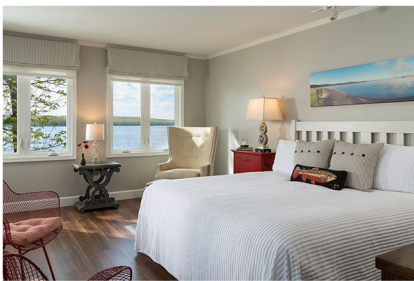

MEETING & CAPACITY CHART

Below are the most common room arrangements. Please contact us with specific requests or for creative ideas on how to get attendees more engaged with each other.

Meeting Room	Sq. Ft.	Cocktail Reception	Banquet	Theater	Class room	Conference	Hollow Square	U-shape	Crescent
Waterfront Room	4,600	275	250	300	100	60	130	100	200
Starboard Room	400	45	45	45	20	20	20	18	NA
Conference Room	256	NA	NA	NA	NA	15	NA	NA	NA

LODGING

- 5 DIFFERENT TYPES OF ROOMS
- COTTAGES, BUNKHOUSE AND SEVERAL HOUSES
  - PRIVATE BATHS
  - AIR CONDITIONING
  - TELEPHONES & FREE WIFI
  - MICROFIBER ROBES
  - HAIR DRYERS
- FLAT SCREEN LCD CABLE TV
- FRONT DESK SERVICE
- 24 HOUR INNKEEPER AVAILABLE
- ACCESS TO LAKE REGION FITNESS

DINING

- 60 SEAT DINING ROOM
- OUTDOOR SEATING ON THE DECK FOR 50 GUESTS
- WATERFRONT SEATINGS UP TO 300 GUESTS
- SEATING IN THE STARBOARD ROOM FOR ABOUT 45 GUESTS
- INNOVATIVE MENUS SHAPED BY SEASONS, FARMS, PASTURES AND PRODUCERS OF OUR REGION

AMENITIES & ACTIVITIES

- EXPERIENCED ON-SITE MEETING PLANNER & COORDINATOR
  - PET FRIENDLY
- SHUTTLE SERVICE AVAILABLE
- COMPLIMENTARY PARKING IN A PRIVATE LOT
- OUTDOOR AMENITIES INCLUDE A SEASONAL POOL, SHUFFLEBOARD, LAWN GAMES, FIRE PITS AND LAKEFRONT ACTIVITIES
- TWO OUTDOOR GAS GRILLS
- MEETING AMENITIES TO INCLUDE PAD OF PAPER AND PENS
- CREATIVE CATERING PACKAGES CREATED BY THE EXECUTIVE CHEF
- NUMEROUS LOCAL TRAILS AND HIKING OPPORTUNITIES

CONTACT GREG WERNER: 570.262.9622 | GWERNER@SETTLERSHOSPITALITY.COM
SILVERBIRCHESRESORTPA.COM | 205 ROUTE 507, HAWLEY, PA 18428