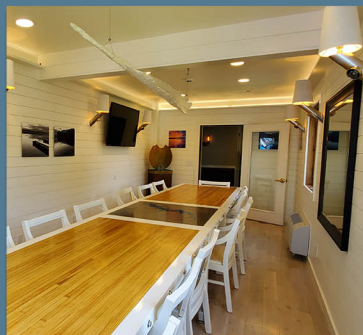

CONFERENCE ROOM

SILVER BIRCHES RESORT MEETING EXPERIENCE

- ALLOW YOUR GUESTS TO VIEW THE BEAUTIFUL VIEWS AND SCENERY OF LAKE WALLENPAUPACK FROM THE FLOOR TO CEILING WINDOWS IN THE WATERFRONT BALLROOM, CONFERENCE ROOM AND STARBOARD ROOM. EVENTS IN THIS SPACE AFFORD YOU THE ABILITY TO ENJOY THE PICTURESQUE NATURE OF THE AREA WHILE STILL BEING ABLE TO CONDUCT A PRODUCTIVE MEETING
- THE AREA OFFERS RESTAURANTS YOU WILL WANT TO VISIT TIME AND AGAIN, FESTIVALS, ATTRACTIONS AND OUTDOOR ACTIVITIES FOR ALL SKILL LEVELS AND CULTURAL EVENTS AND MUSEUMS
- THE RESORT IS AN EASY 40 MILE DRIVE FROM THE WILKES BARRE/SCRANTON INTERNATIONAL AIRPORT.

HOTELS | RESTAURANTS | CATERING | EXPERIENCES

SETTLERSHOSPITALITY.COM