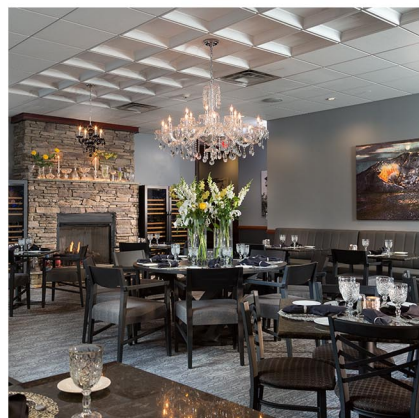

MAIN DINING