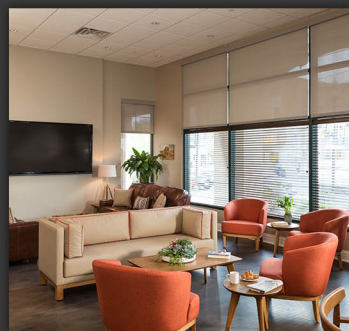

CANARY CAFÈ