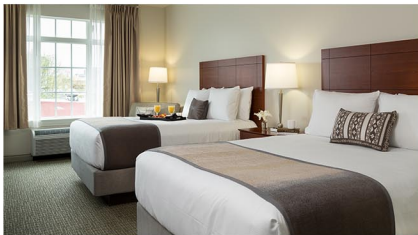

Below are the most common room arrangements. Please contact us with specific requests or for creative ideas on how to get attendees more engaged with each other.

Meeting Room	Sq. Ft.	MAX PP	Length	Width	Banquet	Theater	Classroom	Conference	Cocktail Reception	Hollow Square	U-shape	Crescent
Gravity Hall	6000	500	80	80	450	500	400	---	500	---	---	---
Gravity Hall Split	3000	200	80	40	200	250	150	50	200	50	50	100
Private Dining Room	450	40	20	25	30	40	20	20	20	20	16	---
Canary Cafe	600	40	20	30	35	40	30	28	40	28	22	---
Courtyard (Seasonal)	1500	150	50	30	---	---	---	---	150	---	---	---

LODGING

- 61 ROOMS
- 30 STANDARD ROOMS
- 20 DELUXE
- 11 SUITES
- \$10 MEAL VOUCHER

DINING AT KŌL

- 50 SEAT DINING ROOM
- 30 SEAT PRIVATE DINING ROOM
- UP TO 50 SEATS OUTDOORS
- FULL SERVICE CATERING
- COMPLIMENTARY WINE-TASTING 4PM - 5PM AT THE BAR